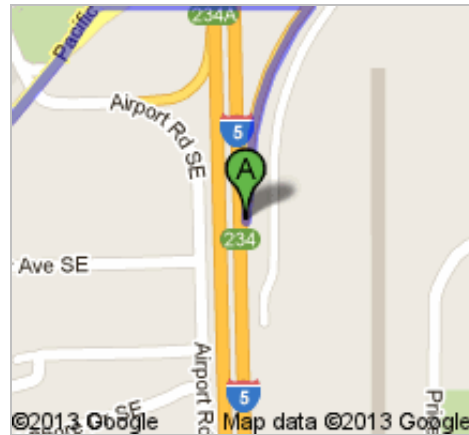

Directions to Gill Coliseum/OSU

United States

17.5 mi – about 27 mins

 Exit 234

1. Head **north** on **Exit 234** toward **Knox Butte Rd E**

go 0.4 mi
total 0.4 mi

 2. Turn **left** onto **Knox Butte Rd E**
About 1 min

go 0.3 mi
total 0.6 mi

 3. Continue onto **OR-99E S/Pacific Blvd SE**
Continue to follow OR-99E S
About 12 mins

go 7.4 mi
total 8.1 mi

- 34 4. Turn right to merge onto **OR-34 W** toward **Corvallis**
About 8 mins

go 7.3 mi
total 15.4 mi

- 34 5. Turn left onto **OR-34 Bypass W/Corvallis-Newport Hwy/Newport-Corvallis Hwy**
Continue to follow OR-34 Bypass W
About 2 mins

go 1.0 mi
total 16.4 mi

- 34 6. Continue onto **OR-34 W**
About 50 secs

go 0.3 mi
total 16.7 mi

- ➡ 7. Turn right onto **SW 15th St**
About 1 min

go 0.3 mi
total 17.1 mi

8. Turn left onto **SW Washington Way**
About 55 secs

go 0.3 mi
total 17.3 mi

9. Turn left onto **SW 26th St**
Destination will be on the right