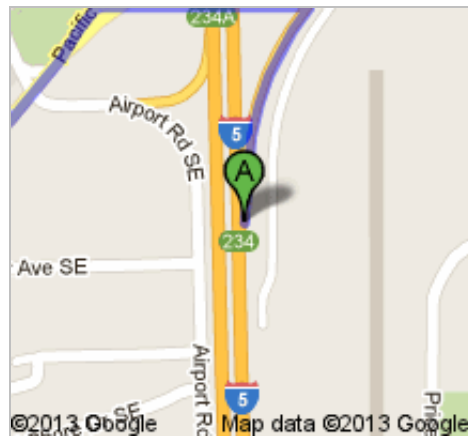

Directions to Gill Coliseum/OSU

United States

17.5 mi – about 27 mins

 Exit 234

1. Head **north** on **Exit 234** toward **Knox Butte Rd E**

go 0.4 mi
total 0.4 mi

 2. Turn **left** onto **Knox Butte Rd E**
About 1 min

go 0.3 mi
total 0.6 mi

 3. Continue onto **OR-99E S/Pacific Blvd SE**
Continue to follow OR-99E S
About 12 mins

go 7.4 mi
total 8.1 mi

- 34 4. Turn right to merge onto **OR-34 W** toward **Corvallis**
About 8 mins

go 7.3 mi
total 15.4 mi

- 34 5. Turn left onto **OR-34 Bypass W/Corvallis-Newport Hwy/Newport-Corvallis Hwy**
Continue to follow OR-34 Bypass W
About 2 mins

go 1.0 mi
total 16.4 mi

- 34 6. Continue onto **OR-34 W**
About 50 secs

go 0.3 mi
total 16.7 mi

- ➡ 7. Turn right onto **SW 15th St**
About 1 min

go 0.3 mi
total 17.1 mi

8. Turn left onto **SW Washington Way**
About 55 secs

go 0.3 mi
total 17.3 mi

9. Turn left onto **SW 26th St**
Destination will be on the right