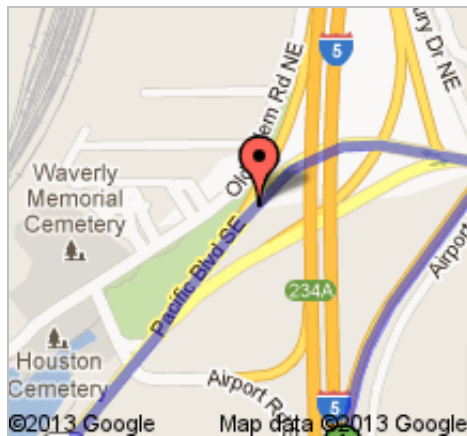

Directions to Gill Coliseum/OSU

United States

17.5 mi – about 27 mins

 Exit 234

1. Head **north** on **Exit 234** toward **Knox Butte Rd E**

go 0.4 mi
total 0.4 mi

 2. Turn **left** onto **Knox Butte Rd E**
About 1 min

go 0.3 mi
total 0.6 mi

 3. Continue onto **OR-99E S/Pacific Blvd SE**
Continue to follow OR-99E S
About 12 mins

go 7.4 mi
total 8.1 mi

- 34 4. Turn right to merge onto **OR-34 W** toward **Corvallis**
About 8 mins

go 7.3 mi
total 15.4 mi

- 34 5. Turn left onto **OR-34 Bypass W/Corvallis-Newport Hwy/Newport-Corvallis Hwy**
Continue to follow OR-34 Bypass W
About 2 mins

go 1.0 mi
total 16.4 mi

- 34 6. Continue onto **OR-34 W**
About 50 secs

go 0.3 mi
total 16.7 mi

- ➡ 7. Turn right onto **SW 15th St**
About 1 min

go 0.3 mi
total 17.1 mi

8. Turn left onto **SW Washington Way**
About 55 secs

go 0.3 mi
total 17.3 mi

9. Turn left onto **SW 26th St**
Destination will be on the right